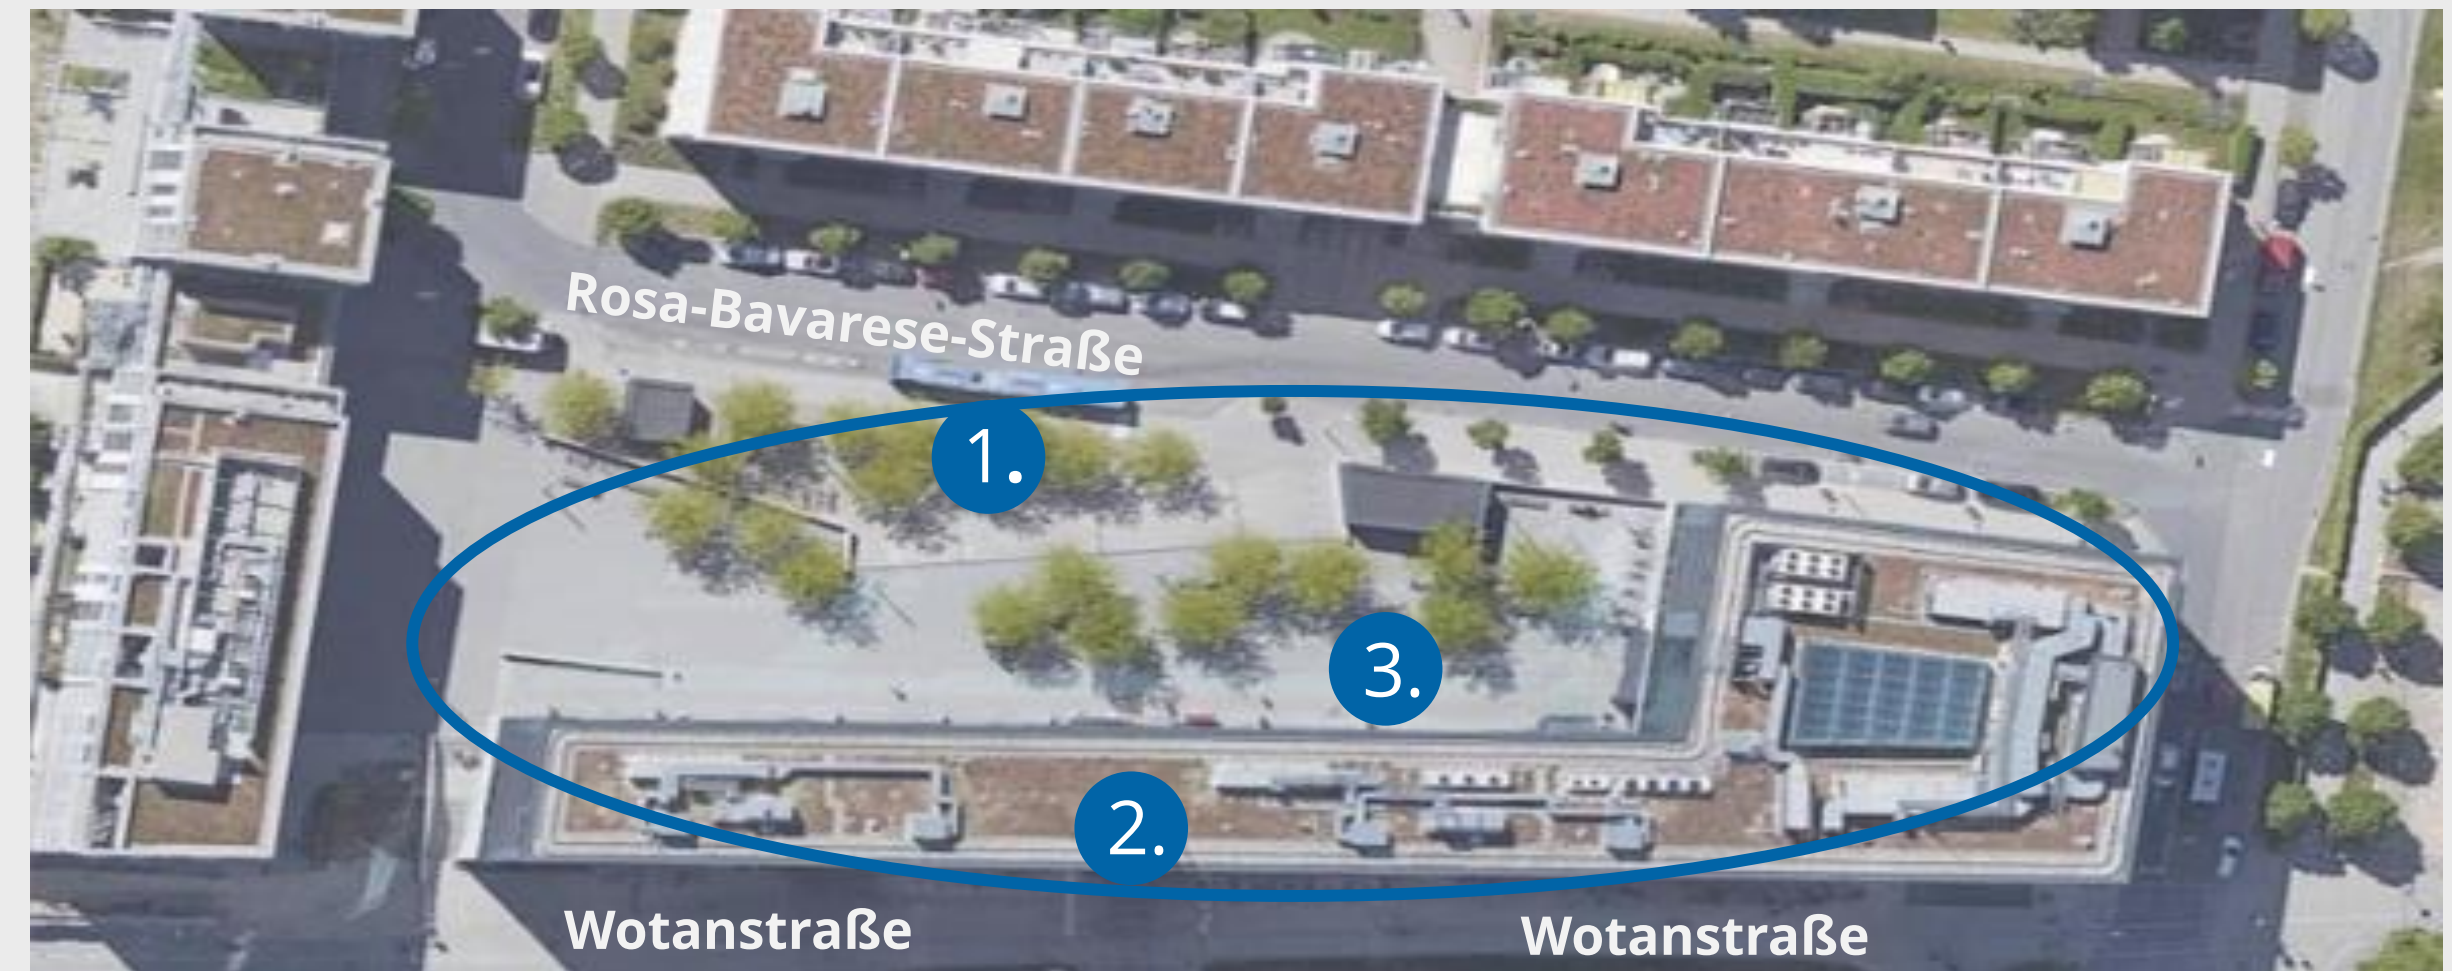

Branch Office Munich

ROSA-BAVARESE-STRASSE 3

80639 MUNICH

UPPER BAVARIA, GER

PHONE: +49 (0) 89 413 2943 - 0

YOU CAN REACH US AS FOLLOWS:

1.

By public transportation

- On foot: 3 minutes from Laim S-Bahn station / 1 minute from Nymphenburg Süd bus stop

2.

By car

- Parking is available in our own underground parking garage (entrance via Wotanstraße, same entrance as for Aldi and Rewe customers, level -2, free choice of parking spaces)

3.

Access to the building

- Main entrance (Rosa-Bavarese-Straße 3, ring the bell for our landlord "NUTRION")

1.

Bus stop

(„Nymphenburg Süd“)

2.

Parking options

(Wotanstraße)

3.

Main entrance

(Rosa-Bavarese-Straße 3)